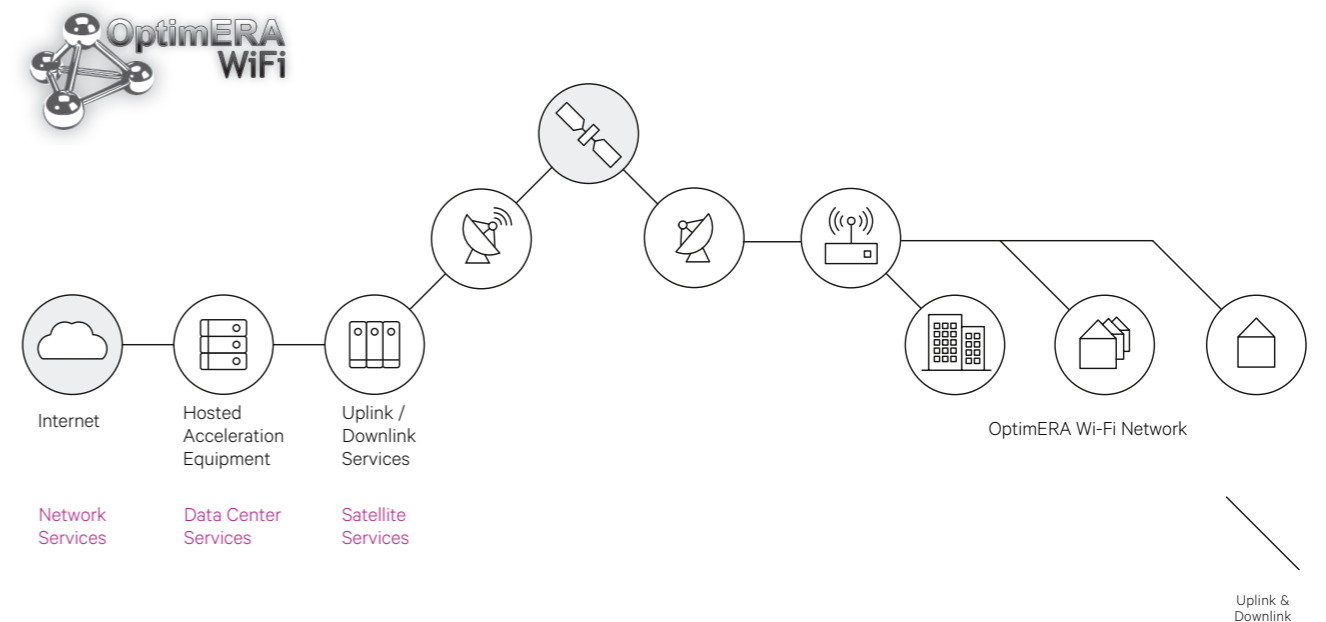

SES can provide the reliable capacity and fully-managed infrastructure to bring fast, reliable and affordable Internet connectivity to those areas where the terrestrial networks are poor, limited or non-existing.

SES Managed Service is an always-on, two-way satellite based broadband Internet access solution. Delivered through our global fleet of over 50 satellites, a high-performance network of over 20 teleports, 6000 POPs and tier-1 IP backbone peering partners, SES Managed Service provides all the technical facilities and technical services required, connecting end users using up-and down-stream channels.

SES Managed Services

“OptimERA is leveraging the reliability and flexibility of SES satellite capacity to better connect people and businesses across rural Alaska, where 25% of the state’s population lives and 90% of its revenues are generated. Our collaborative work with SES is allowing us to be more creative and innovative in customizing our satellite capacity, as our OptimERA team turns a vision of affordable, faster connectivity into life-changing reality throughout Alaska.”